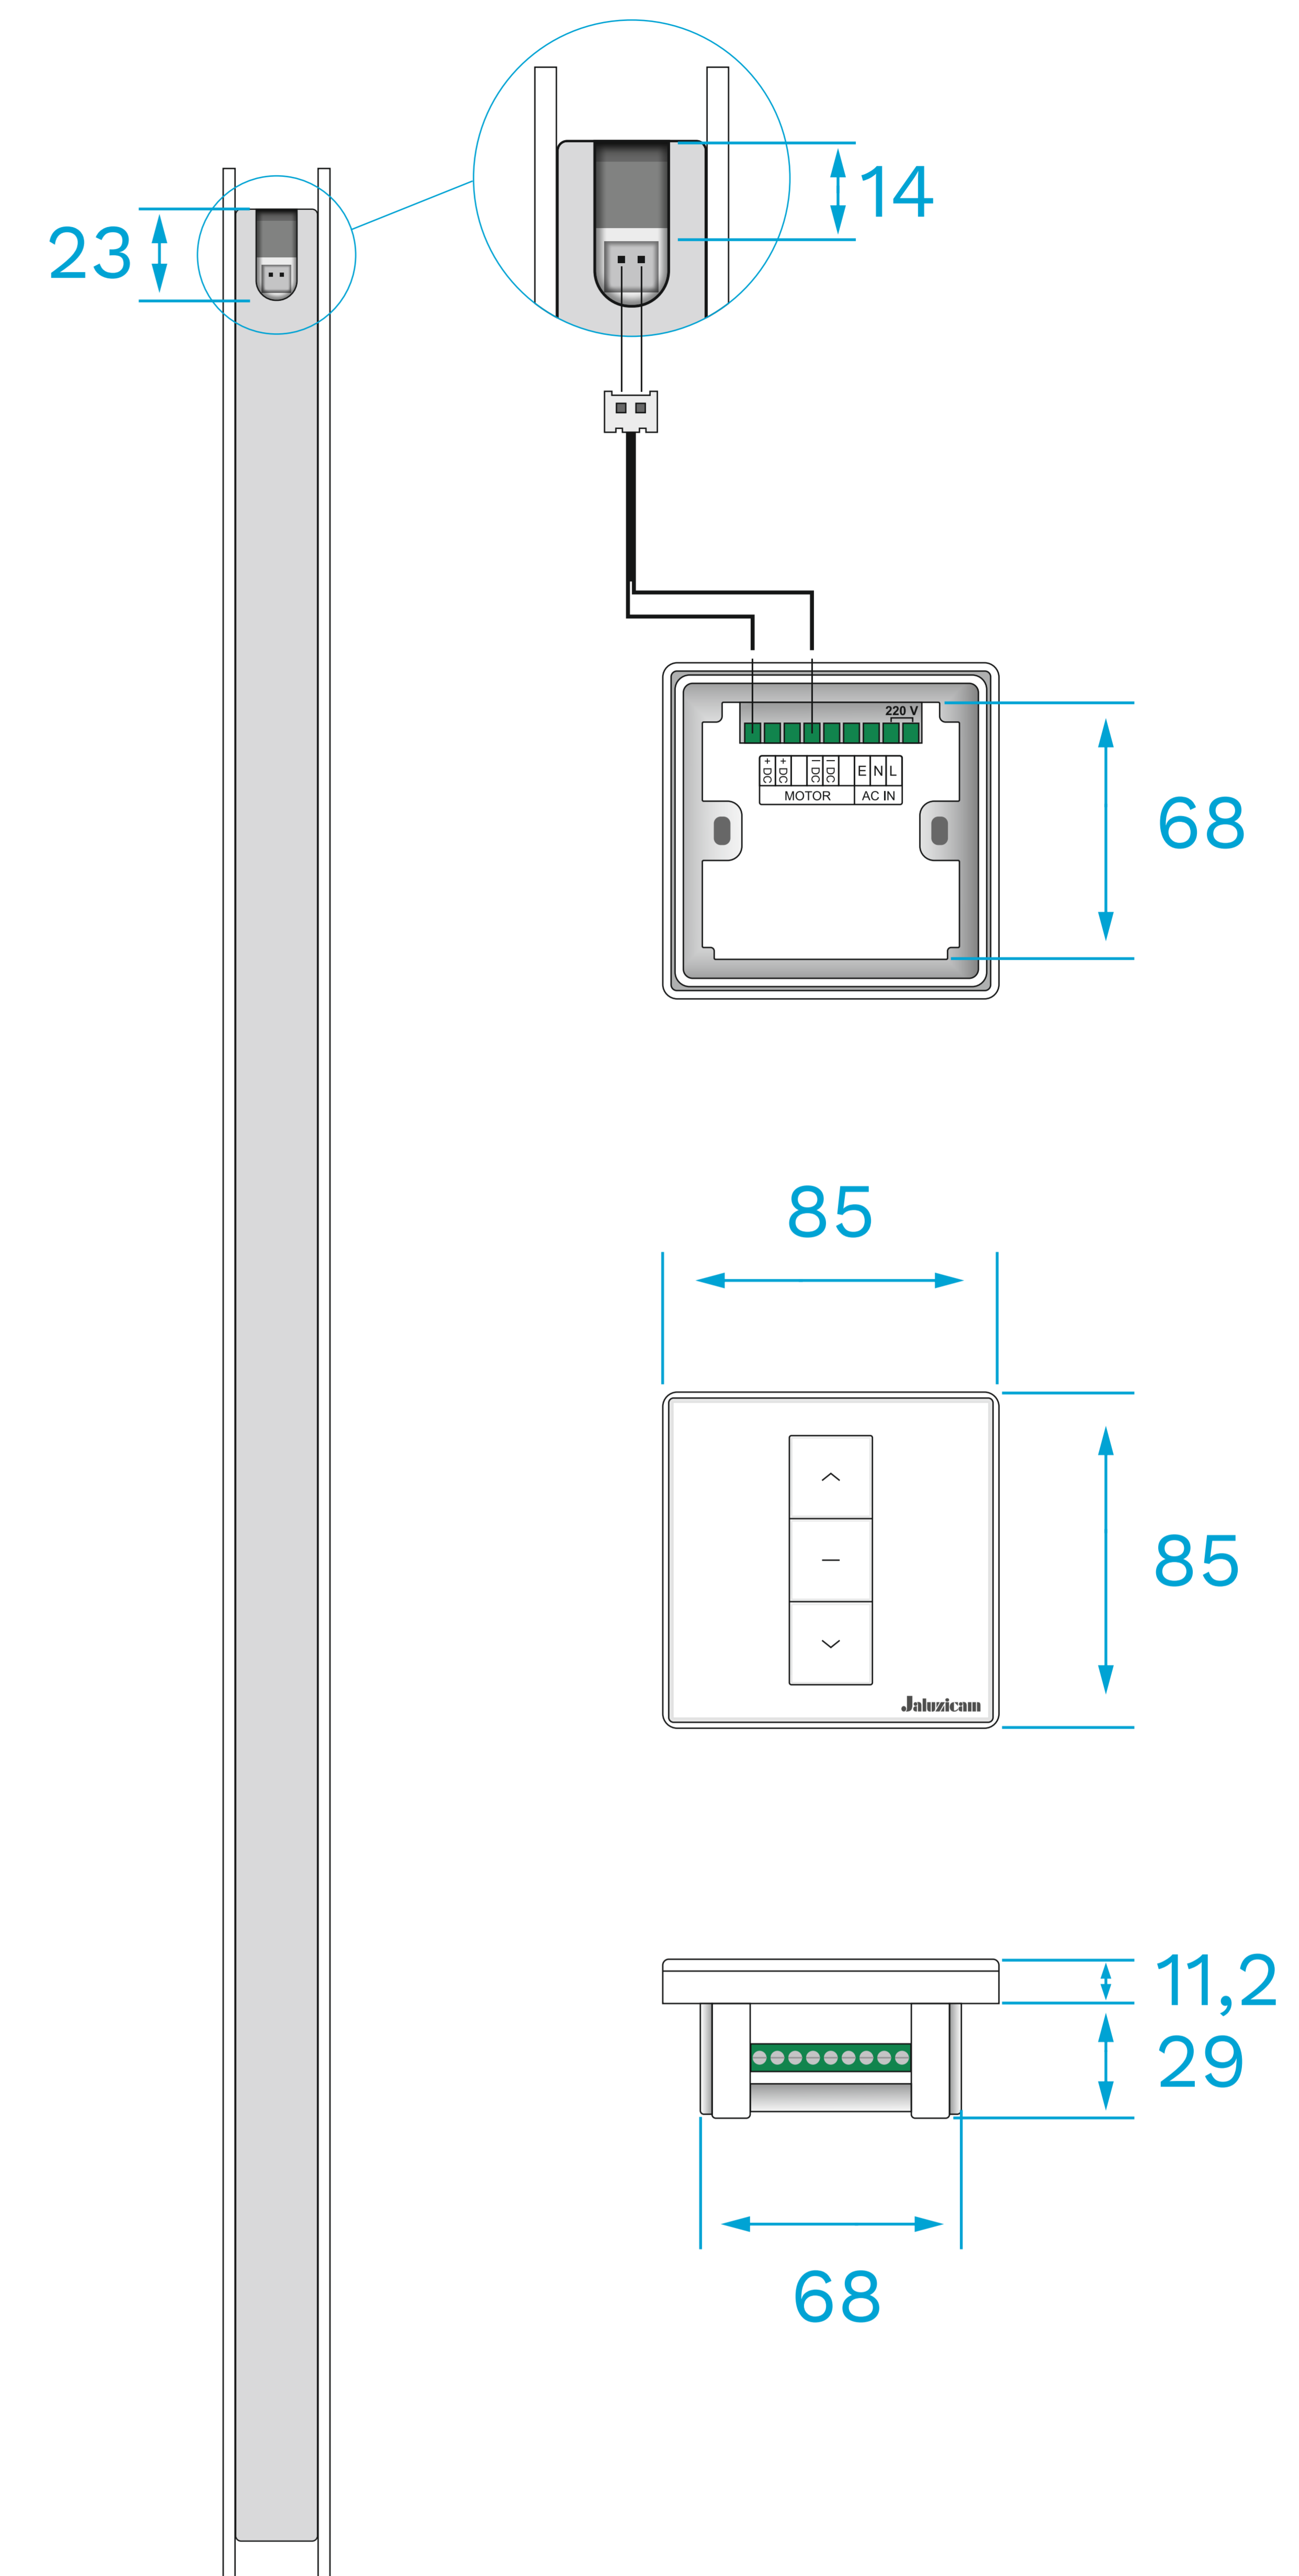

Jaluzicam	Integrated Pleated Blind Motorized System
ALL SIZES IN : mm	SCALE : 1:1
DATE : Aug 2023	
TOLERANCE : ±0,2	www.jaluzicam.com

Jaluzicam	Integrated Pleated Blind Motorized System
ALL SIZES IN : mm	SCALE : 1:1
DATE : Aug 2023	
TOLERANCE : ±0,2	www.jaluzicam.com